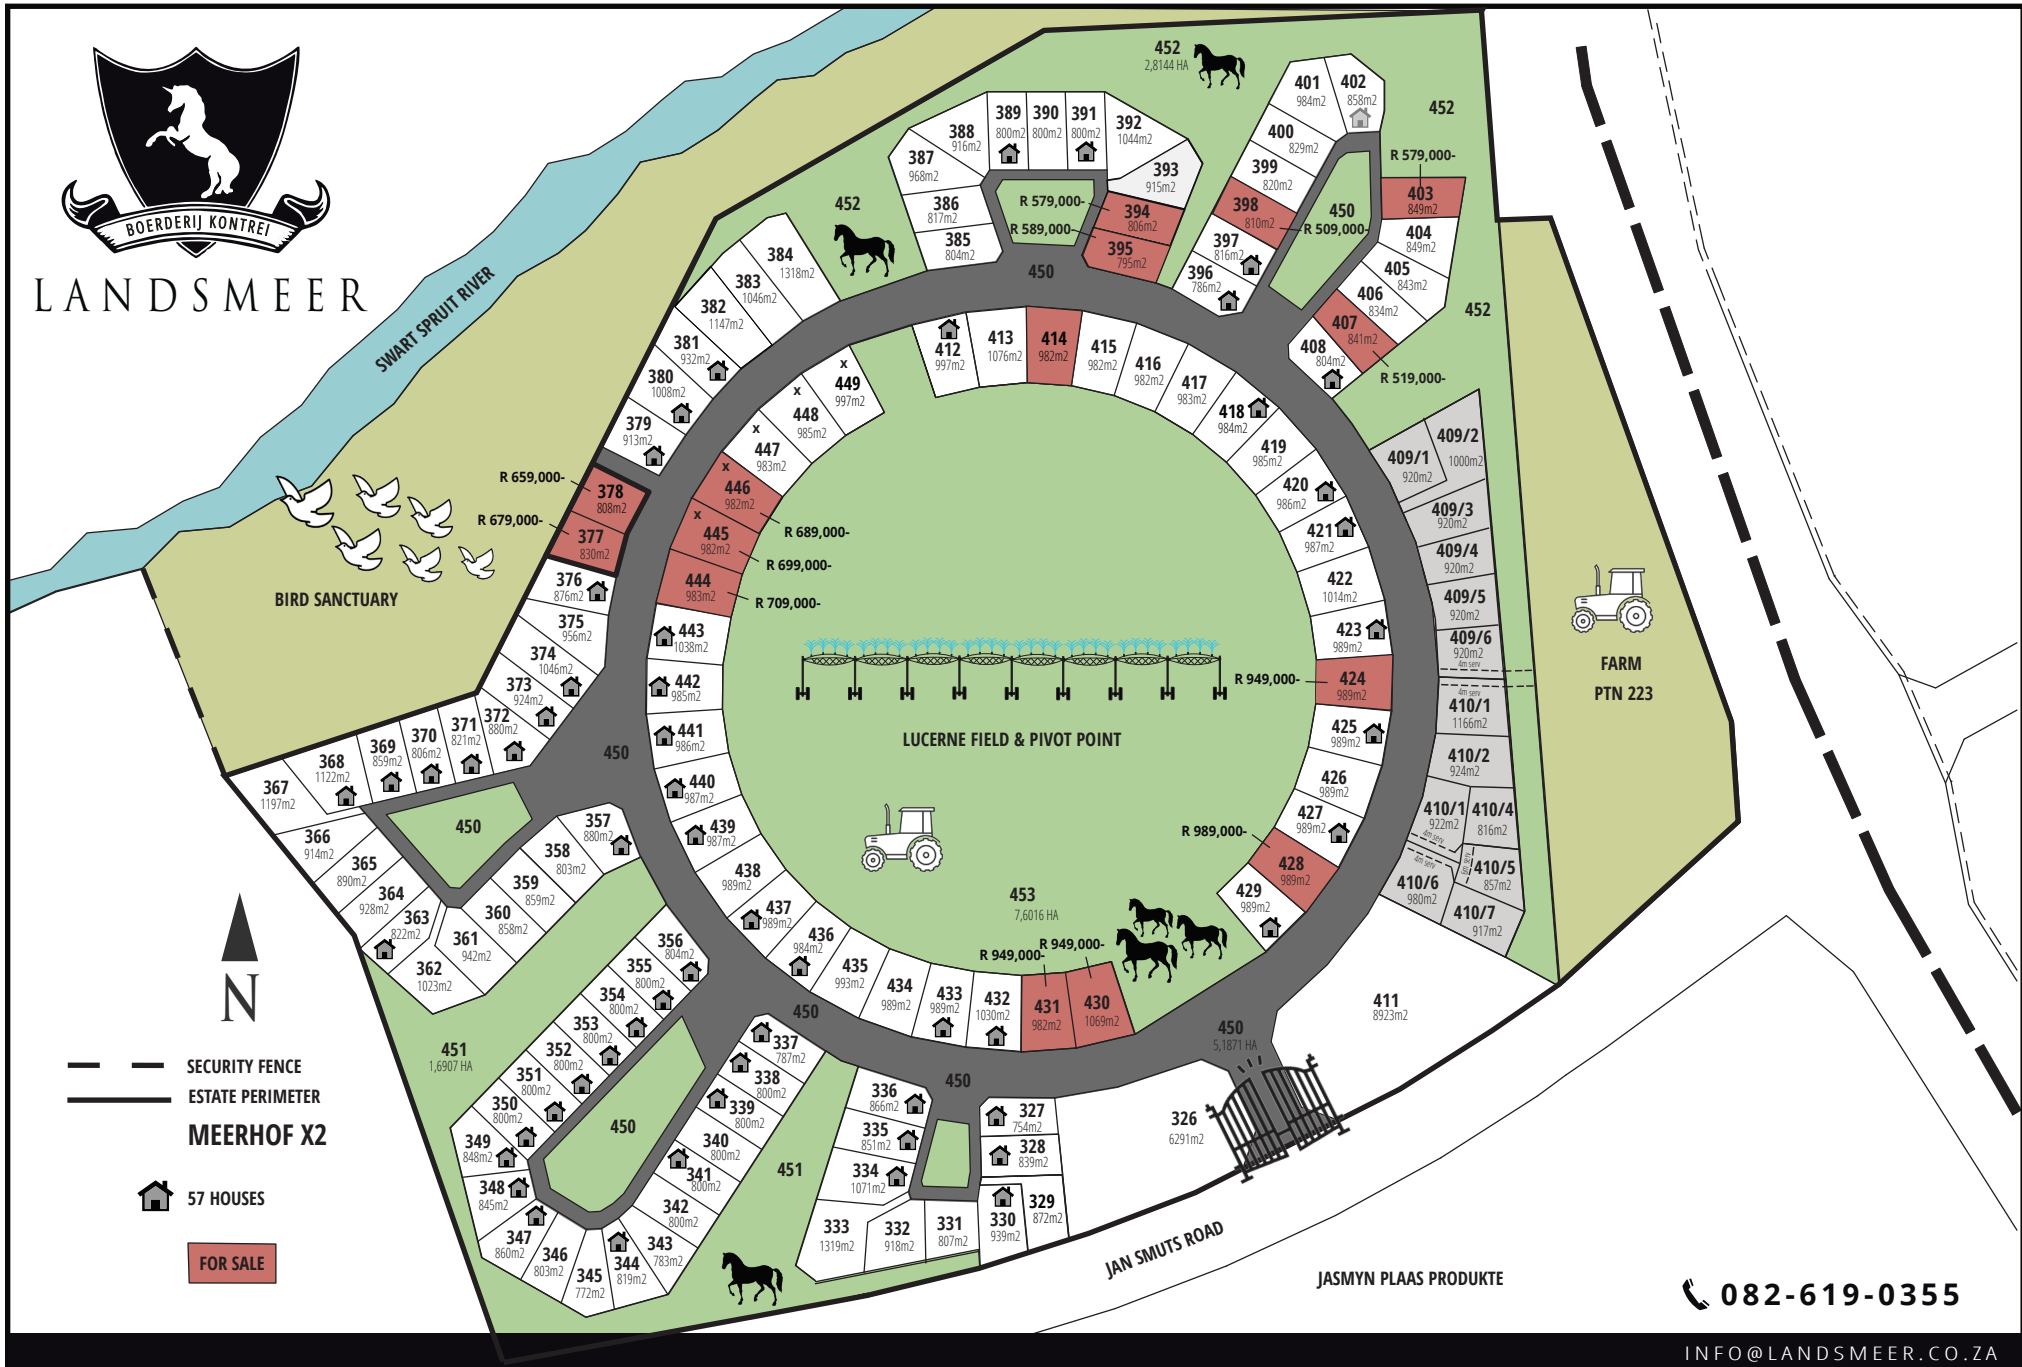

LANDSMEER

- SECURITY FENCE
- ESTATE PERIMETER
- MEERHOF X2**
- 57 HOUSES
- FOR SALE**

082-619-0355

INFO@LANDSMEER.CO.ZA